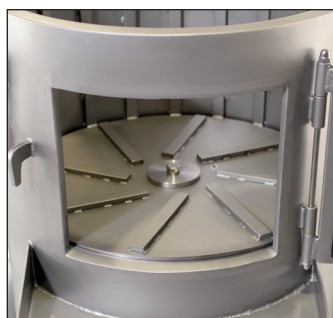

Nr. No.	Typ Type	Maße Dimensions
9020-002	TCM 20-S Edelstahl / Stainless steel	Ø 550 mm x 930 mm